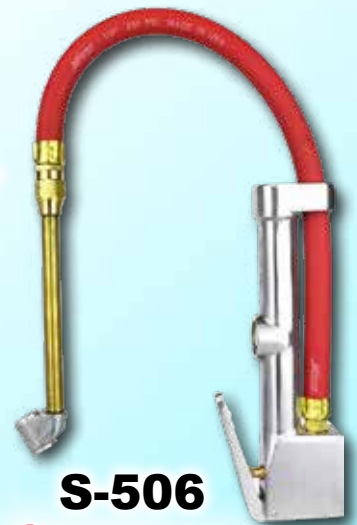

- 12/24vdc
- LED 600 Lumens
- Magnetic Base
- A/C & D/C Chargers

EW2461

EW2461-CAMO

YOUR
CHOICE!

\$79⁰⁰

MAXX[™]
AIR[™] (VEN)

MAXX AIR 16" HIGH VELOCITY FANS

HVPF16RED

\$179⁹⁵

HVFF16TRED

\$149⁹⁵

CRC WASP SPRAY

14010

**\$7⁹⁹
ea.**

14010

**\$84⁰⁰
case**

S-568
\$79⁰⁰

Heavy-Duty Digital Tire Pressure Gauge with Inflator

- Clip-on Air Chuck
- 20" Air Hose
- Easy to Read 0.1 Display
- Pistol Grip Handle
- Max 255 PSI
- 1/4" NPT

Tire Inflator and Air Pressure Gauge

- Dual Head Chuck
- 1/4" NPT
- 15" Rubber Hose
- 10-160 PSI

S-506
\$59⁰⁰

S-1750
\$22⁰⁰

5 In ONE Universal Quick Connect Industrial Coupler

- 1/4" Female NPT
- Air Hose Connection
- Safety Exhaust Coupler

S-194KIT
\$35⁰⁰