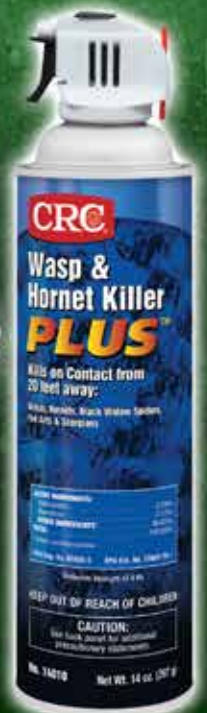

- 12/24vdc
- LED 600 Lumens
- Magnetic Base
- A/C & D/C Chargers

EW2461

EW2461-CAMO

YOUR
CHOICE!

\$79⁰⁰

MAXX[™]
AIR[™] (VEN)

MAXX AIR 16" HIGH VELOCITY FANS

HVPF16RED

\$179⁹⁵

HVFF16TRED

\$149⁹⁵

CRC WASP SPRAY

14010

**\$7⁹⁹
ea.**

14010

**\$84⁰⁰
case**

S-568
\$79⁰⁰

Heavy-Duty Digital Tire Pressure Gauge with Inflator

- Clip-on Air Chuck
- 20" Air Hose
- Easy to Read 0.1 Display
- Pistol Grip Handle
- Max 255 PSI
- 1/4" NPT

Tire Inflator and Air Pressure Gauge